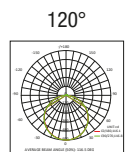

MADE IN ITALY