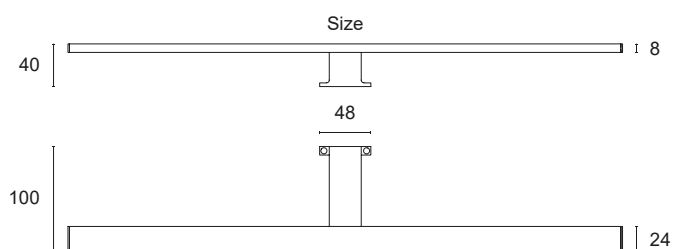

MADE IN ITALY